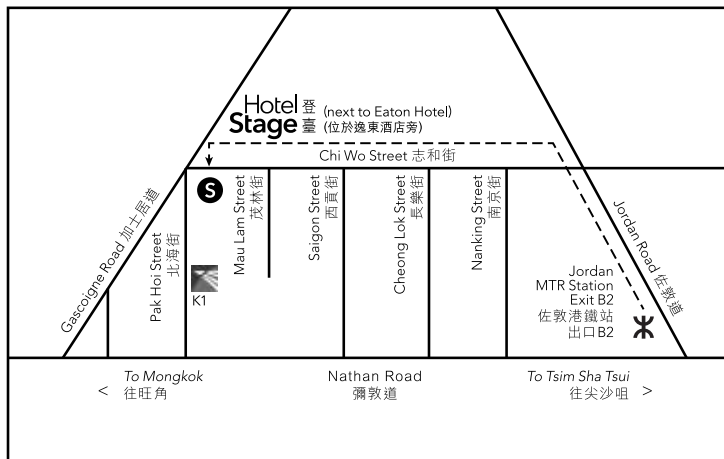

Create your
Style

3/F Meeting Room

Spark a Discussion

Basement MUSE

Capture an Audience

Basement MUSE

Hotel 登
 Stage 臺

1 Chi Wo Street, Jordan, Kowloon, Hong Kong T +852 3953 2222 F +852 3953 2200 E event@hotelstage.com www.hotelstage.com