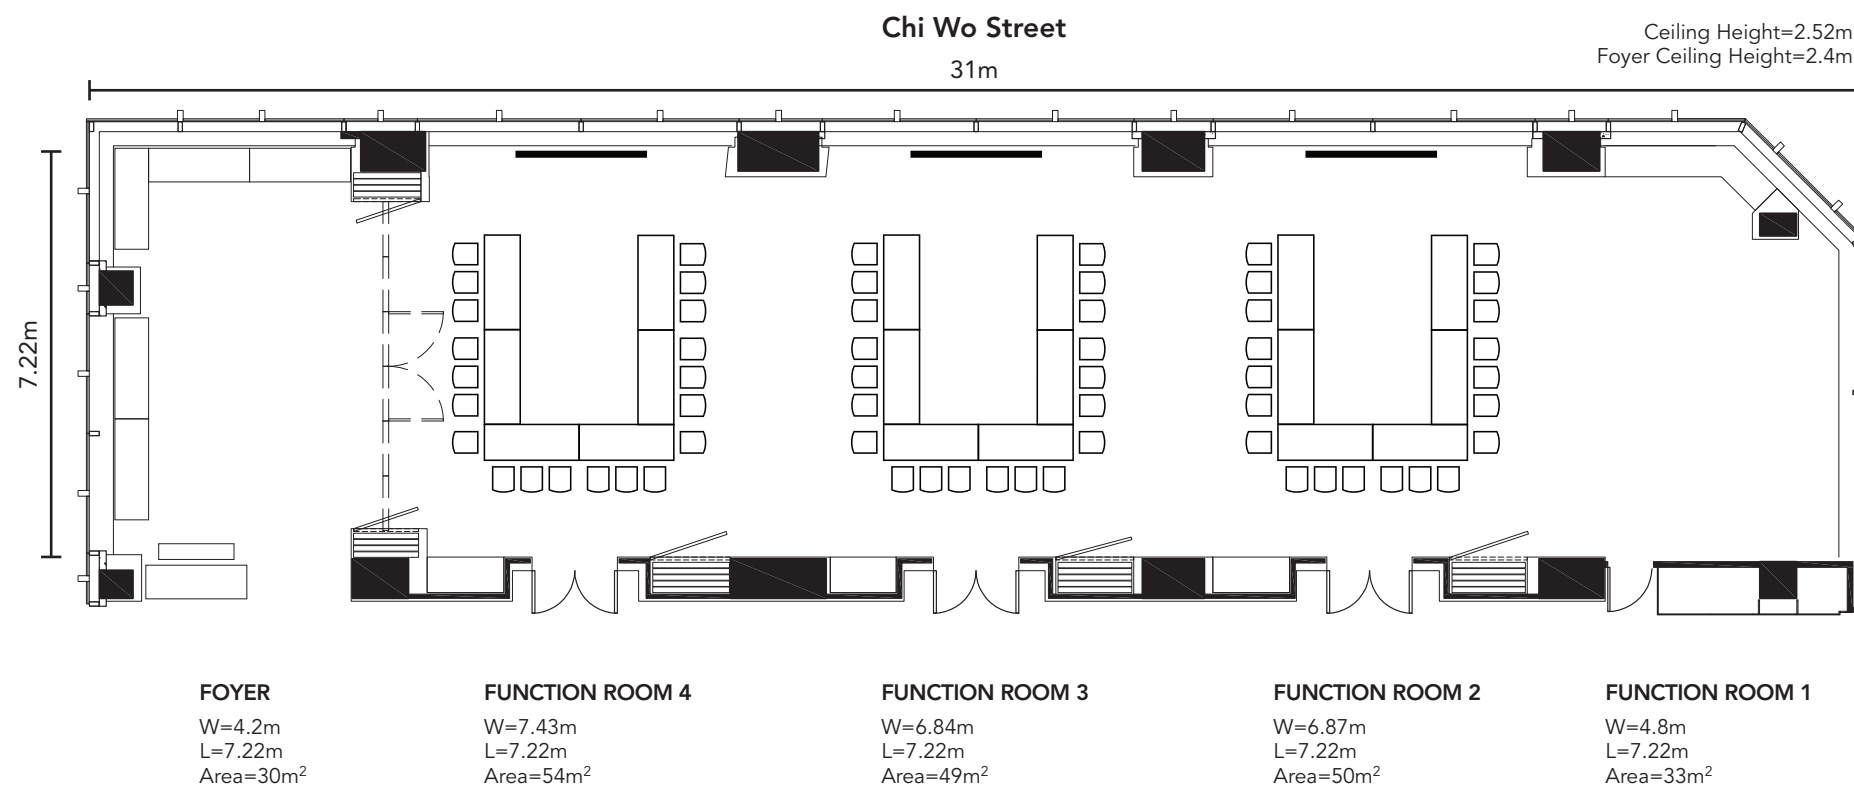

## FUNCTION ROOMS (2/F) - THEATRE (200 pax)

FUNCTION ROOMS (2/F) - CLASSROOM (60 pax)

## FUNCTION ROOMS (2/F) - U-SHAPED (60 pax)

FUNCTION ROOMS (2/F) - CLUSTER (80 pax)

## FUNCTION ROOMS (2/F) - ROUND TABLE (100 pax)