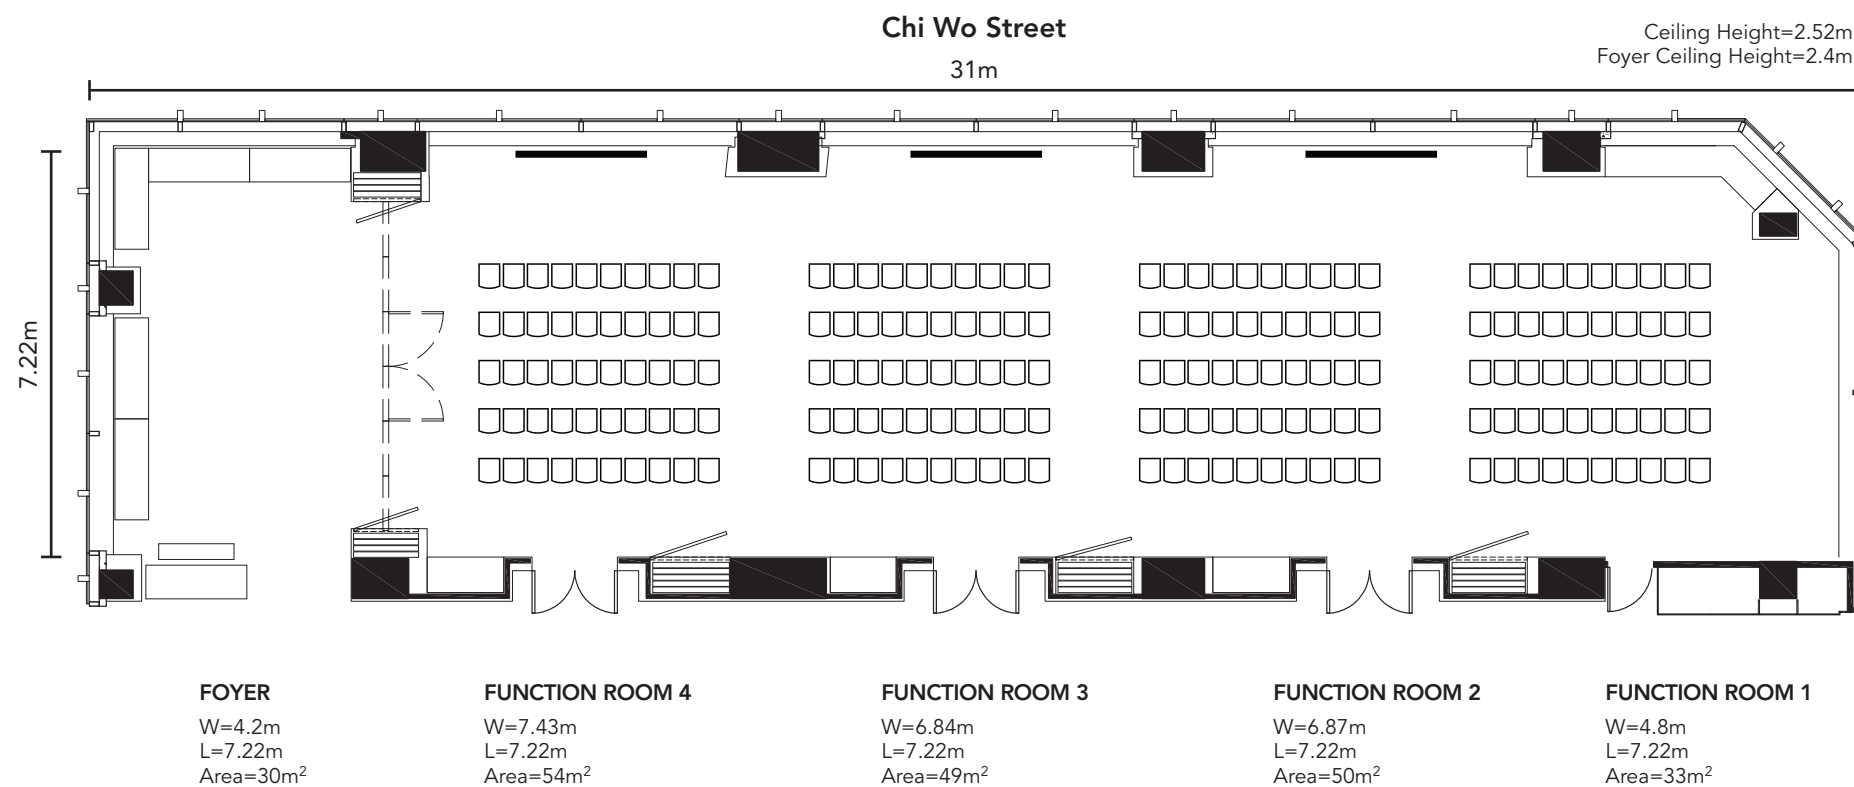

## FUNCTION ROOMS (2/F) - THEATRE (200 pax)

FUNCTION ROOMS (2/F) - CLASSROOM (60 pax)

## FUNCTION ROOMS (2/F) - U-SHAPED (60 pax)

FUNCTION ROOMS (2/F) - CLUSTER (80 pax)

## FUNCTION ROOMS (2/F) - ROUND TABLE (100 pax)