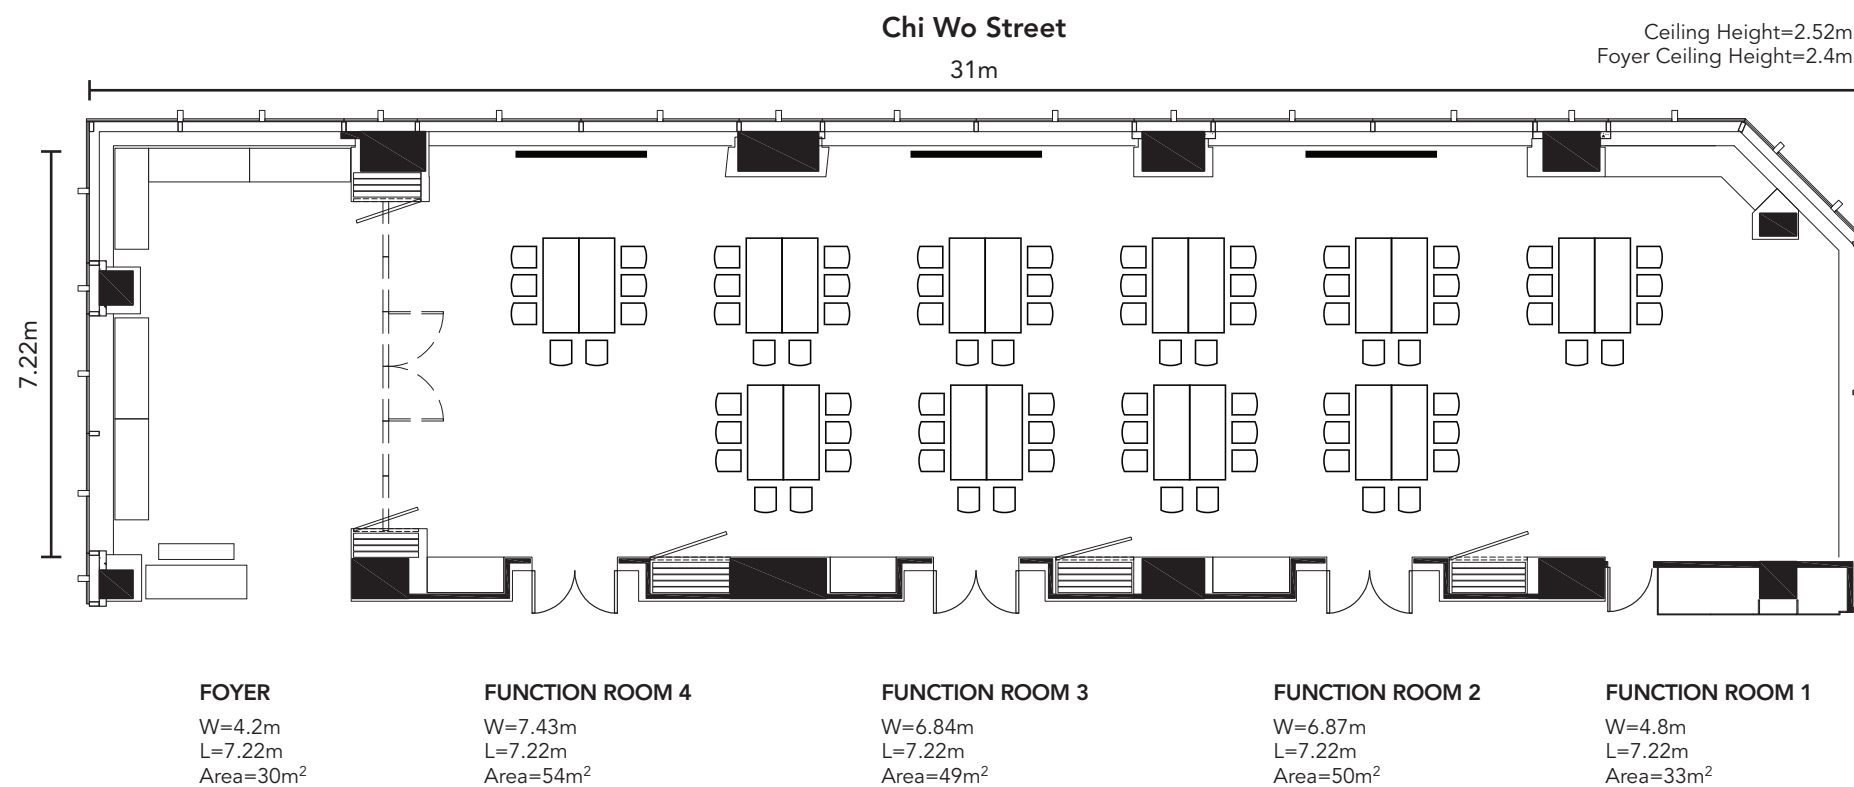

## FUNCTION ROOMS (2/F) - THEATRE (200 pax)

FUNCTION ROOMS (2/F) - CLASSROOM (60 pax)

## FUNCTION ROOMS (2/F) - U-SHAPED (60 pax)

FUNCTION ROOMS (2/F) - CLUSTER (80 pax)

## FUNCTION ROOMS (2/F) - ROUND TABLE (100 pax)