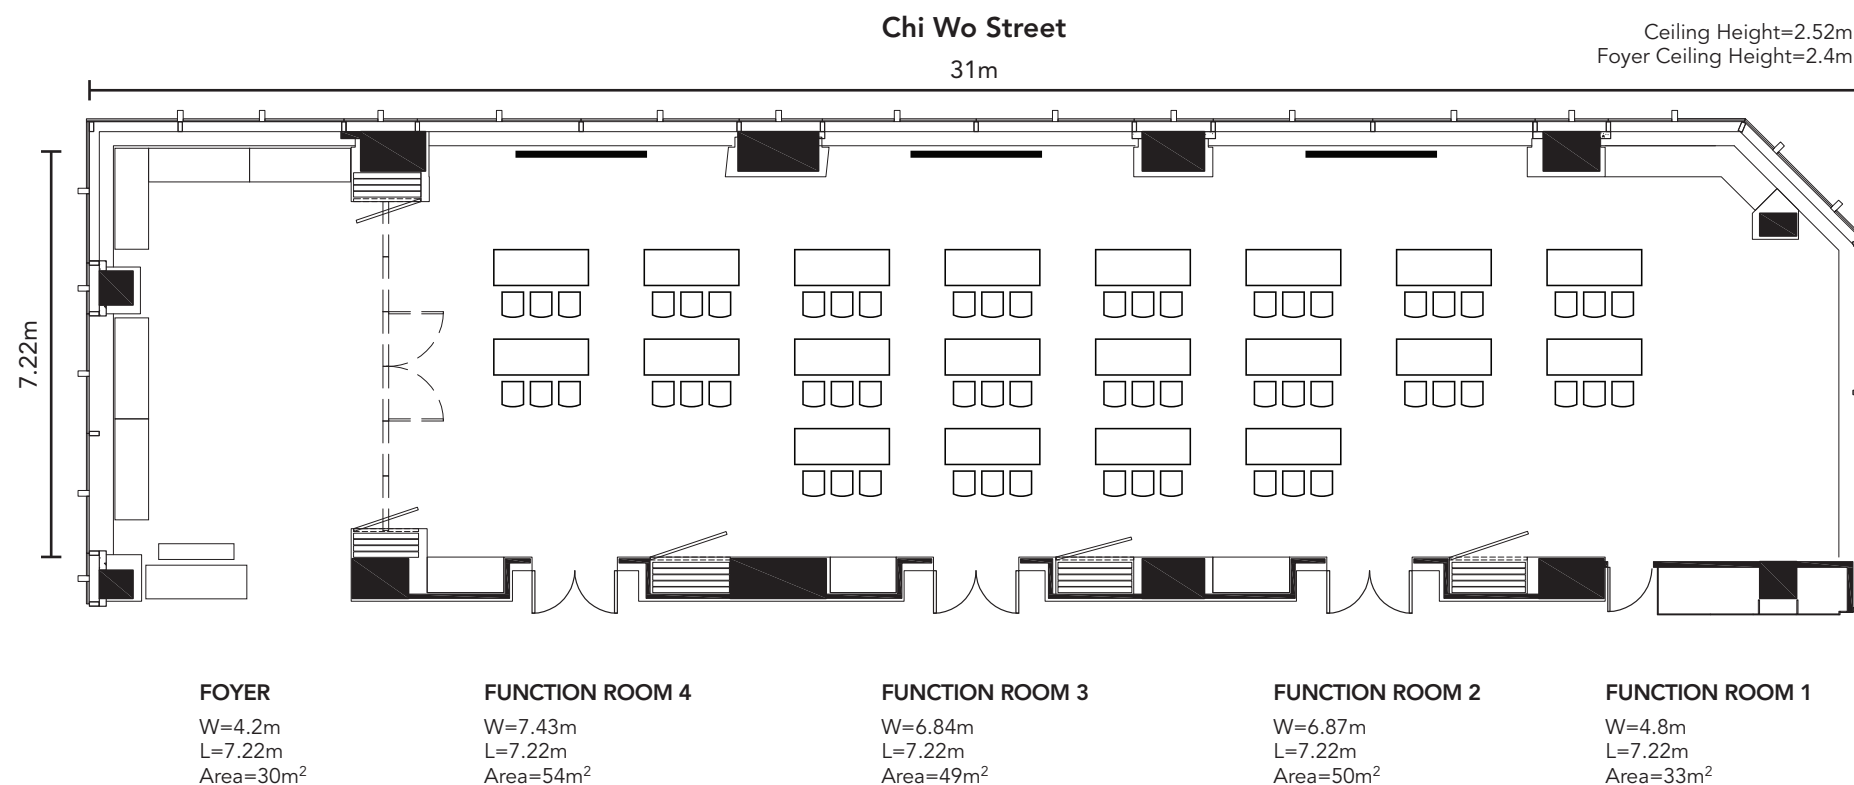

## FUNCTION ROOMS (2/F) - THEATRE (200 pax)

FUNCTION ROOMS (2/F) - CLASSROOM (60 pax)

## FUNCTION ROOMS (2/F) - U-SHAPED (60 pax)

FUNCTION ROOMS (2/F) - CLUSTER (80 pax)

## FUNCTION ROOMS (2/F) - ROUND TABLE (100 pax)