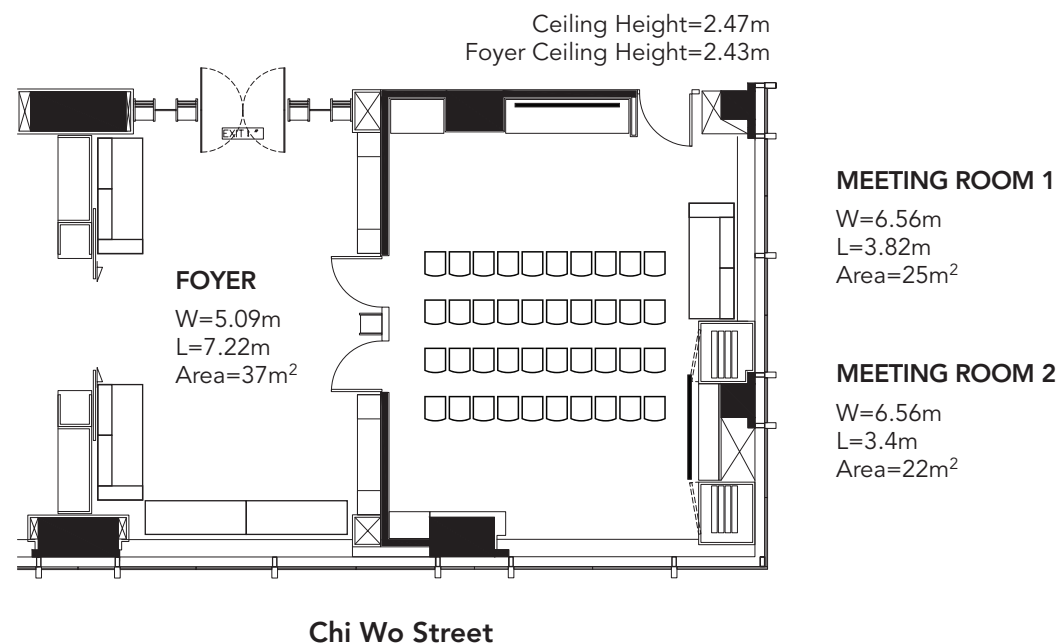

MEETING ROOMS (3/F) - THEATRE (40 pax)

MEETING ROOMS (3/F) - U-SHAPED (20 pax)

MEETING ROOMS (3/F) - ROUND TABLE (25 pax)