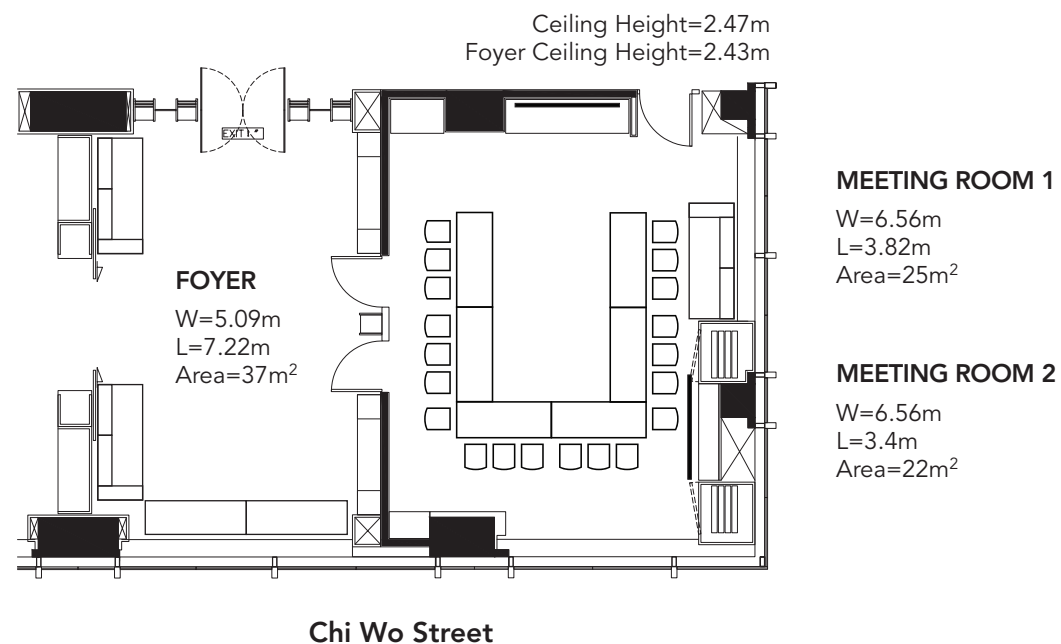

MEETING ROOMS (3/F) - THEATRE (40 pax)

MEETING ROOMS (3/F) - U-SHAPED (20 pax)

MEETING ROOMS (3/F) - ROUND TABLE (25 pax)